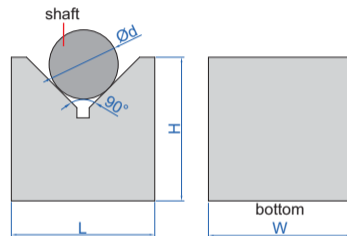

GRANITE V-BLOCK SETS

Two V-blocks per set

6897-1

Code	Size (LxWxH)	Range of shafts ($\varnothing d$)	Parallelism of V groove to bottom	Height difference of a matchet pair
6897-1	70x50x70mm	6-70mm	4 μ m	5 μ m
6897-2	100x50x70mm	6-84mm	4 μ m	5 μ m